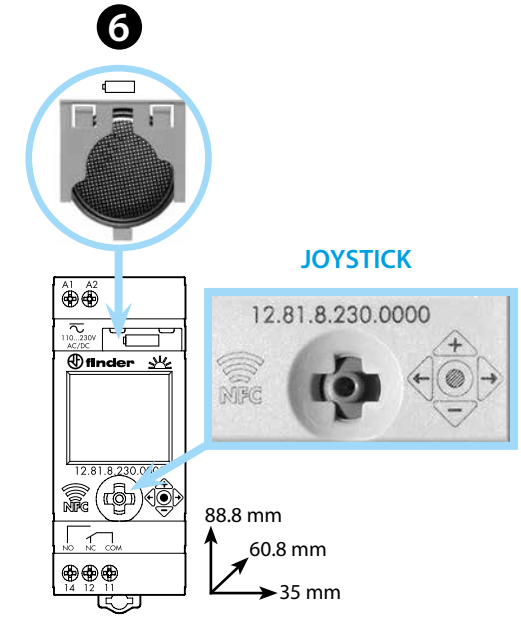

ENGLISH

12.81 DIGITAL ASTRO TIME SWITCH

- 1 WIRING DIAGRAM**
- 2 DISPLAY INDICATORS**
 - A Switch-off at sunrise
 - B Switching advanced (■=10min)
 - C CP(post code) – Coor(geographic coordinates in degrees)
 - Time zone(with respect to Gmt) – year – day – month – hour – minutes – Daylight saving – PIN – END
 - D Manual mode active
 - E Current contact state
 - F Time switch without power supply connected (powered by battery)
 - G IT(country), CP(leading two characters of CP), Y(year), D(day), M(month), H(hour), M(minutes), Daylight saving ON/OFF (EUR=Europe–BRA=Brazil–AUS=Australia)
 - Coor N(North), S(South), E(East), W(West), Gmt(Time zone)
 - Prog OFF(switch-off), ON(switch-on)
 - H Switching retarded (■=10min)
 - I Switch-on at sunset
- 3 SETUP (examples)**
 - 3a Setup PIN–Country–Postcode–Date–Summer time
 - 3b Setup by geographic coordinates. Start at 3a, but at the select Country or select CP stage, scroll down with ▾ to enter Coor setting. Continue by setting the coordinates and time zone. Latitude: North-South. Longitude: East-West. Time zone(Gmt).
- 4 PROGRAMMING (examples)**
 - 4a ASTRO function
 - 4b ASTRO function + (Time Switch) OFF
 - 4c ASTRO function + (Time Switch) OFF & ON

BATTERY CR 2032 (LiMnO₂) 3V, 230mAh.
Complies with Article 11, EU directive 2006/66/CE.
Dispose of batteries according to local regulations.
- 7 Programmable with NFC technology by the App FINDER TOOLBOX downloaded from Google Play™.**