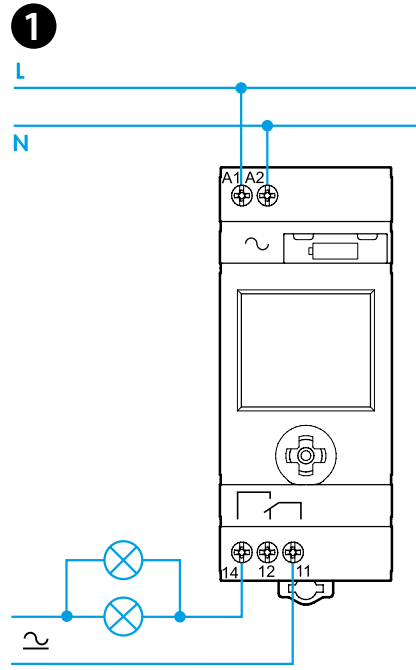

ENGLISH

12.81 DIGITAL ASTRO TIME SWITCH

- 1 WIRING DIAGRAM**
- 2 DISPLAY INDICATORS**
 - A Switch-off at sunrise
 - B Switching advanced (■=10min)
 - C CP(post code) – Coor(geographic coordinates in degrees)
 - Time zone(with respect to Gmt) – year – day – month – hour – minutes – Daylight saving – PIN – END
 - D Manual mode active
 - E Current contact state
 - F Time switch without power supply connected (powered by battery)
 - G IT(country), CP(leading two characters of CP), Y(year), D(day), M(month), H(hour), M(minutes), Daylight saving ON/OFF (EUR=Europe–BRA=Brazil–AUS=Australia)
 - Coor N(North), S(South), E(East), W(West), Gmt(Time zone)
 - Prog OFF(switch-off), ON(switch-on)
 - H Switching retarded (■=10min)
 - I Switch-on at sunset
- 3 SETUP (examples)**
 - 3a Setup PIN–Country–Postcode–Date–Summer time
 - 3b Setup by geographic coordinates. Start at 3a, but at the select Country or select CP stage, scroll down with ▾ to enter Coor setting. Continue by setting the coordinates and time zone. Latitude: North-South. Longitude: East-West. Time zone(Gmt).
- 4 PROGRAMMING (examples)**
 - 4a ASTRO function
 - 4b ASTRO function + (Time Switch) OFF
 - 4c ASTRO function + (Time Switch) OFF & ON