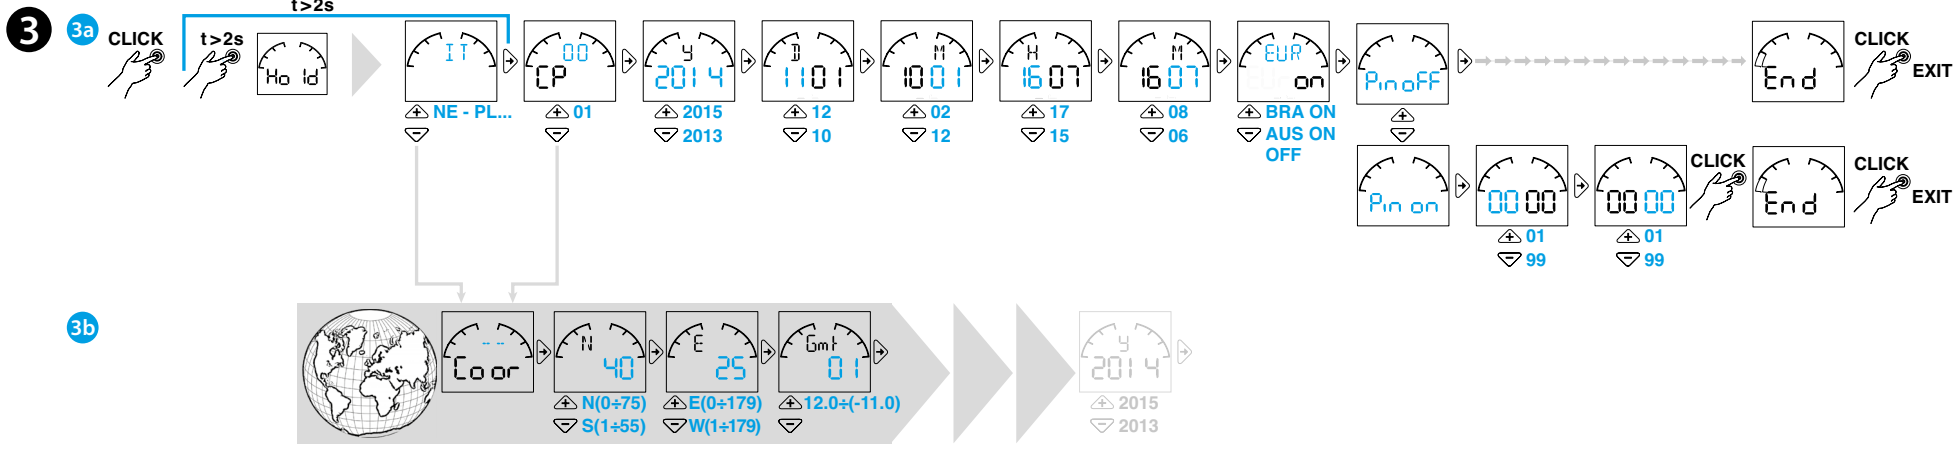

12.81

EN 60669-1 / EN 60669-2-1	
12.81.8.230.0000	
U _N 110...230 V AC (50/60 Hz) / DC	
U _{min} 90 V AC / DC	
U _{max} 264 V AC / DC	
P 2.8 VA (50 Hz) / 0.9 W	
1 CO (SPDT)	
16 A 250 V AC	
AC1 4000 VA	
AC15 (230 V AC) 750 VA	
	(230 V) 2000 W
	(230 V) 750 W
	CFL - LED (230 V) 400 W
	(-20...+50)°C
IP20	

ENGLISH

12.81 DIGITAL ASTRO TIME SWITCH

- 1 WIRING DIAGRAM**
- 2 DISPLAY INDICATORS**
 - A Switch-off at sunrise
 - B Switching advanced (■=10min)
 - C CP(post code) – Coor(geographic coordinates in degrees)
 - Time zone(with respect to Gmt) – year – day – month – hour – minutes – Daylight saving – PIN – END
 - D Manual mode active
 - E Current contact state
 - F Time switch without power supply connected (powered by battery)
 - G IT(country), CP(leading two characters of CP), Y(year), D(day), M(month), H(hour), M(minutes), Daylight saving ON/OFF (EUR=Europe–BRA=Brazil–AUS=Australia)
 - Coor N(North), S(South), E(East), W(West), Gmt(Time zone)
 - Prog OFF(switch-off), ON(switch-on)
 - H Switching retarded (■=10min)
 - I Switch-on at sunset
- 3 SETUP (examples)**
 - 3a Setup PIN–Country–Postcode–Date–Summer time
 - 3b Setup by geographic coordinates. Start at 3a, but at the select Country or select CP stage, scroll down with ▾ to enter Coor setting. Continue by setting the coordinates and time zone. Latitude: North-South. Longitude: East-West. Time zone(Gmt).
- 4 PROGRAMMING (examples)**
 - 4a ASTRO function
 - 4b ASTRO function + (Time Switch) OFF
 - 4c ASTRO function + (Time Switch) OFF & ON

BATTERY CR 2032 (LiMnO₂) 3V, 230mAh.
Complies with Article 11, EU directive 2006/66/CE.
Dispose of batteries according to local regulations.
- 7 Programmable with NFC technology by the App FINDER TOOLBOX downloaded from Google Play™.**