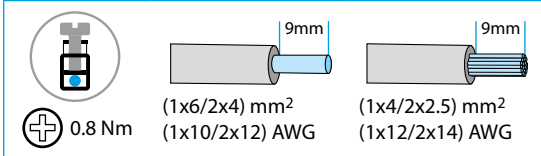

12.81

EN 60669-1 / EN 60669-2-1	
12.81.8.230.0000	
U _N 110...230 V AC (50/60 Hz) / DC	
U _{min} 90 V AC / DC	
U _{max} 264 V AC / DC	
P 2.8 VA (50 Hz) / 0.9 W	
1 CO (SPDT)	
16 A 250 V AC	
AC1 4000 VA	
AC15 (230 V AC) 750 VA	
	(230 V) 2000 W
	(230 V) 750 W
	CFL - LED (230 V) 400 W
	(-20...+50)°C
IP20	

ENGLISH

12.81 DIGITAL ASTRO TIME SWITCH

- 1 WIRING DIAGRAM**
- 2 DISPLAY INDICATORS**
 - A Switch-off at sunrise
 - B Switching advanced (■=10min)
 - C CP(post code) – Coor(geographic coordinates in degrees)
 - Time zone(with respect to Gmt) – year – day – month – hour – minutes – Daylight saving – PIN – END
 - D Manual mode active
 - E Current contact state
 - F Time switch without power supply connected (powered by battery)
 - G IT(country), CP(leading two characters of CP), Y(year), D(day), M(month), H(hour), M(minutes), Daylight saving ON/OFF (EUR=Europe–BRA=Brazil–AUS=Australia)
 - Coor N(North), S(South), E(East), W(West), Gmt(Time zone)
 - Prog OFF(switch-off), ON(switch-on)
 - H Switching retarded (■=10min)
 - I Switch-on at sunset
- 3 SETUP (examples)**
 - 3a Setup PIN–Country–Postcode–Date–Summer time
 - 3b Setup by geographic coordinates. Start at 3a, but at the select Country or select CP stage, scroll down with ▾ to enter Coor setting. Continue by setting the coordinates and time zone. Latitude: North-South. Longitude: East-West. Time zone(Gmt).
- 4 PROGRAMMING (examples)**
 - 4a ASTRO function
 - 4b ASTRO function + (Time Switch) OFF
 - 4c ASTRO function + (Time Switch) OFF & ON

BATTERY CR 2032 (LiMnO₂) 3V, 230mAh.
Complies with Article 11, EU directive 2006/66/CE.
Dispose of batteries according to local regulations.
- 7 Programmable with NFC technology by the App FINDER TOOLBOX downloaded from Google Play™.**