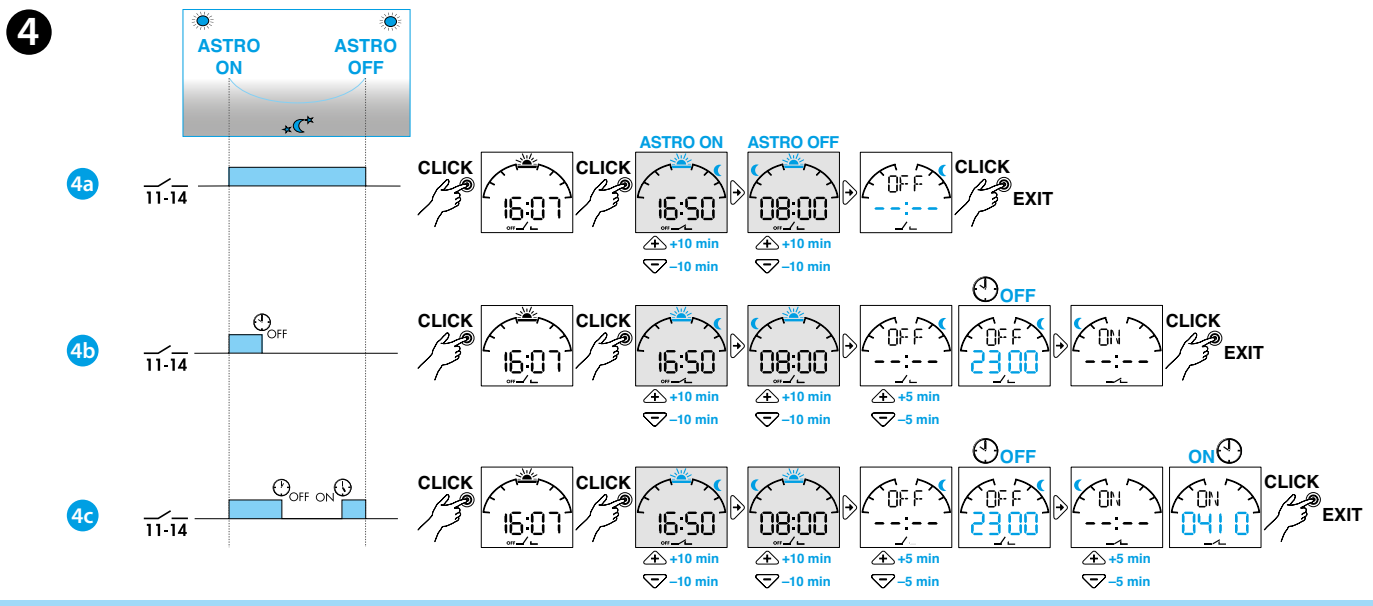

ENGLISH

12.81 DIGITAL ASTRO TIME SWITCH

- 1 WIRING DIAGRAM**
- 2 DISPLAY INDICATORS**
 - A Switch-off at sunrise
 - B Switching advanced (■=10min)
 - C CP(post code) – Coor(geographic coordinates in degrees)
 - Time zone(with respect to Gmt) – year – day – month – hour – minutes – Daylight saving – PIN – END
 - D Manual mode active
 - E Current contact state
 - F Time switch without power supply connected (powered by battery)
 - G IT(country), CP(leading two characters of CP), Y(year), D(day), M(month), H(hour), M(minutes), Daylight saving ON/OFF (EUR=Europe–BRA=Brazil–AUS=Australia)
 - Coor N(North), S(South), E(East), W(West), Gmt(Time zone)
 - Prog OFF(switch-off), ON(switch-on)
 - H Switching retarded (■=10min)
 - I Switch-on at sunset
- 3 SETUP (examples)**
 - 3a Setup PIN–Country–Postcode–Date–Summer time
 - 3b Setup by geographic coordinates. Start at 3a, but at the select Country or select CP stage, scroll down with ▾ to enter Coor setting. Continue by setting the coordinates and time zone. Latitude: North-South. Longitude: East-West. Time zone(Gmt).
- 4 PROGRAMMING (examples)**
 - 4a ASTRO function
 - 4b ASTRO function + (Time Switch) OFF
 - 4c ASTRO function + (Time Switch) OFF & ON

NOTE

 - (■=10min) Advanced/Retarded
 - ASTRO times vary over the year, time switch times remain constant
- 5 MODE SETUP**
 - 5a MANUAL OFF mode setting (activate fig.1/deactivate fig.2)
 - 5b MANUAL ON mode setting (activate fig.1/deactivate fig.2)
- 6 Battery replacement**

BATTERY CR 2032 (LiMnO₂) 3V, 230mAh.
Complies with Article 11, EU directive 2006/66/CE.
Dispose of batteries according to local regulations.
- 7 Programmable with NFC technology by the App FINDER TOOLBOX downloaded from Google Play™.**