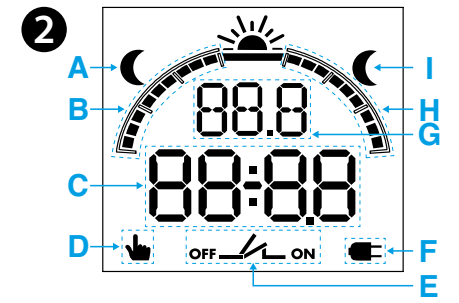

12.81

EN 60669-1 / EN 60669-2-1	
12.81.8.230.0000	
U _N 110...230 V AC (50/60 Hz) / DC	
U _{min} 90 V AC / DC	
U _{max} 264 V AC / DC	
P 2.8 VA (50 Hz) / 0.9 W	
1 CO (SPDT)	
16 A 250 V AC	
AC1 4000 VA	
AC15 (230 V AC) 750 VA	
	(230 V) 2000 W
	(230 V) 750 W
	CFL - LED (230 V) 400 W
	(-20...+50)°C
IP20	

ENGLISH

12.81 DIGITAL ASTRO TIME SWITCH

- 1 WIRING DIAGRAM**
- 2 DISPLAY INDICATORS**
 - A Switch-off at sunrise
 - B Switching advanced (■=10min)
 - C CP(post code) – Coor(geographic coordinates in degrees)
 - Time zone(with respect to Gmt) – year – day – month – hour – minutes – Daylight saving – PIN – END
 - D Manual mode active
 - E Current contact state
 - F Time switch without power supply connected (powered by battery)
 - G IT(country), CP(leading two characters of CP), Y(year), D(day), M(month), H(hour), M(minutes), Daylight saving ON/OFF (EUR=Europe–BRA=Brazil–AUS=Australia)
 - Coor N(North), S(South), E(East), W(West), Gmt(Time zone)
 - Prog OFF(switch-off), ON(switch-on)
 - H Switching retarded (■=10min)
 - I Switch-on at sunset
- 3 SETUP (examples)**
 - 3a Setup PIN–Country–Postcode–Date–Summer time
 - 3b Setup by geographic coordinates. Start at 3a, but at the select Country or select CP stage, scroll down with ▾ to enter Coor setting. Continue by setting the coordinates and time zone. Latitude: North-South. Longitude: East-West. Time zone(Gmt).
- 4 PROGRAMMING (examples)**
 - 4a ASTRO function
 - 4b ASTRO function + (Time Switch) OFF
 - 4c ASTRO function + (Time Switch) OFF & ON